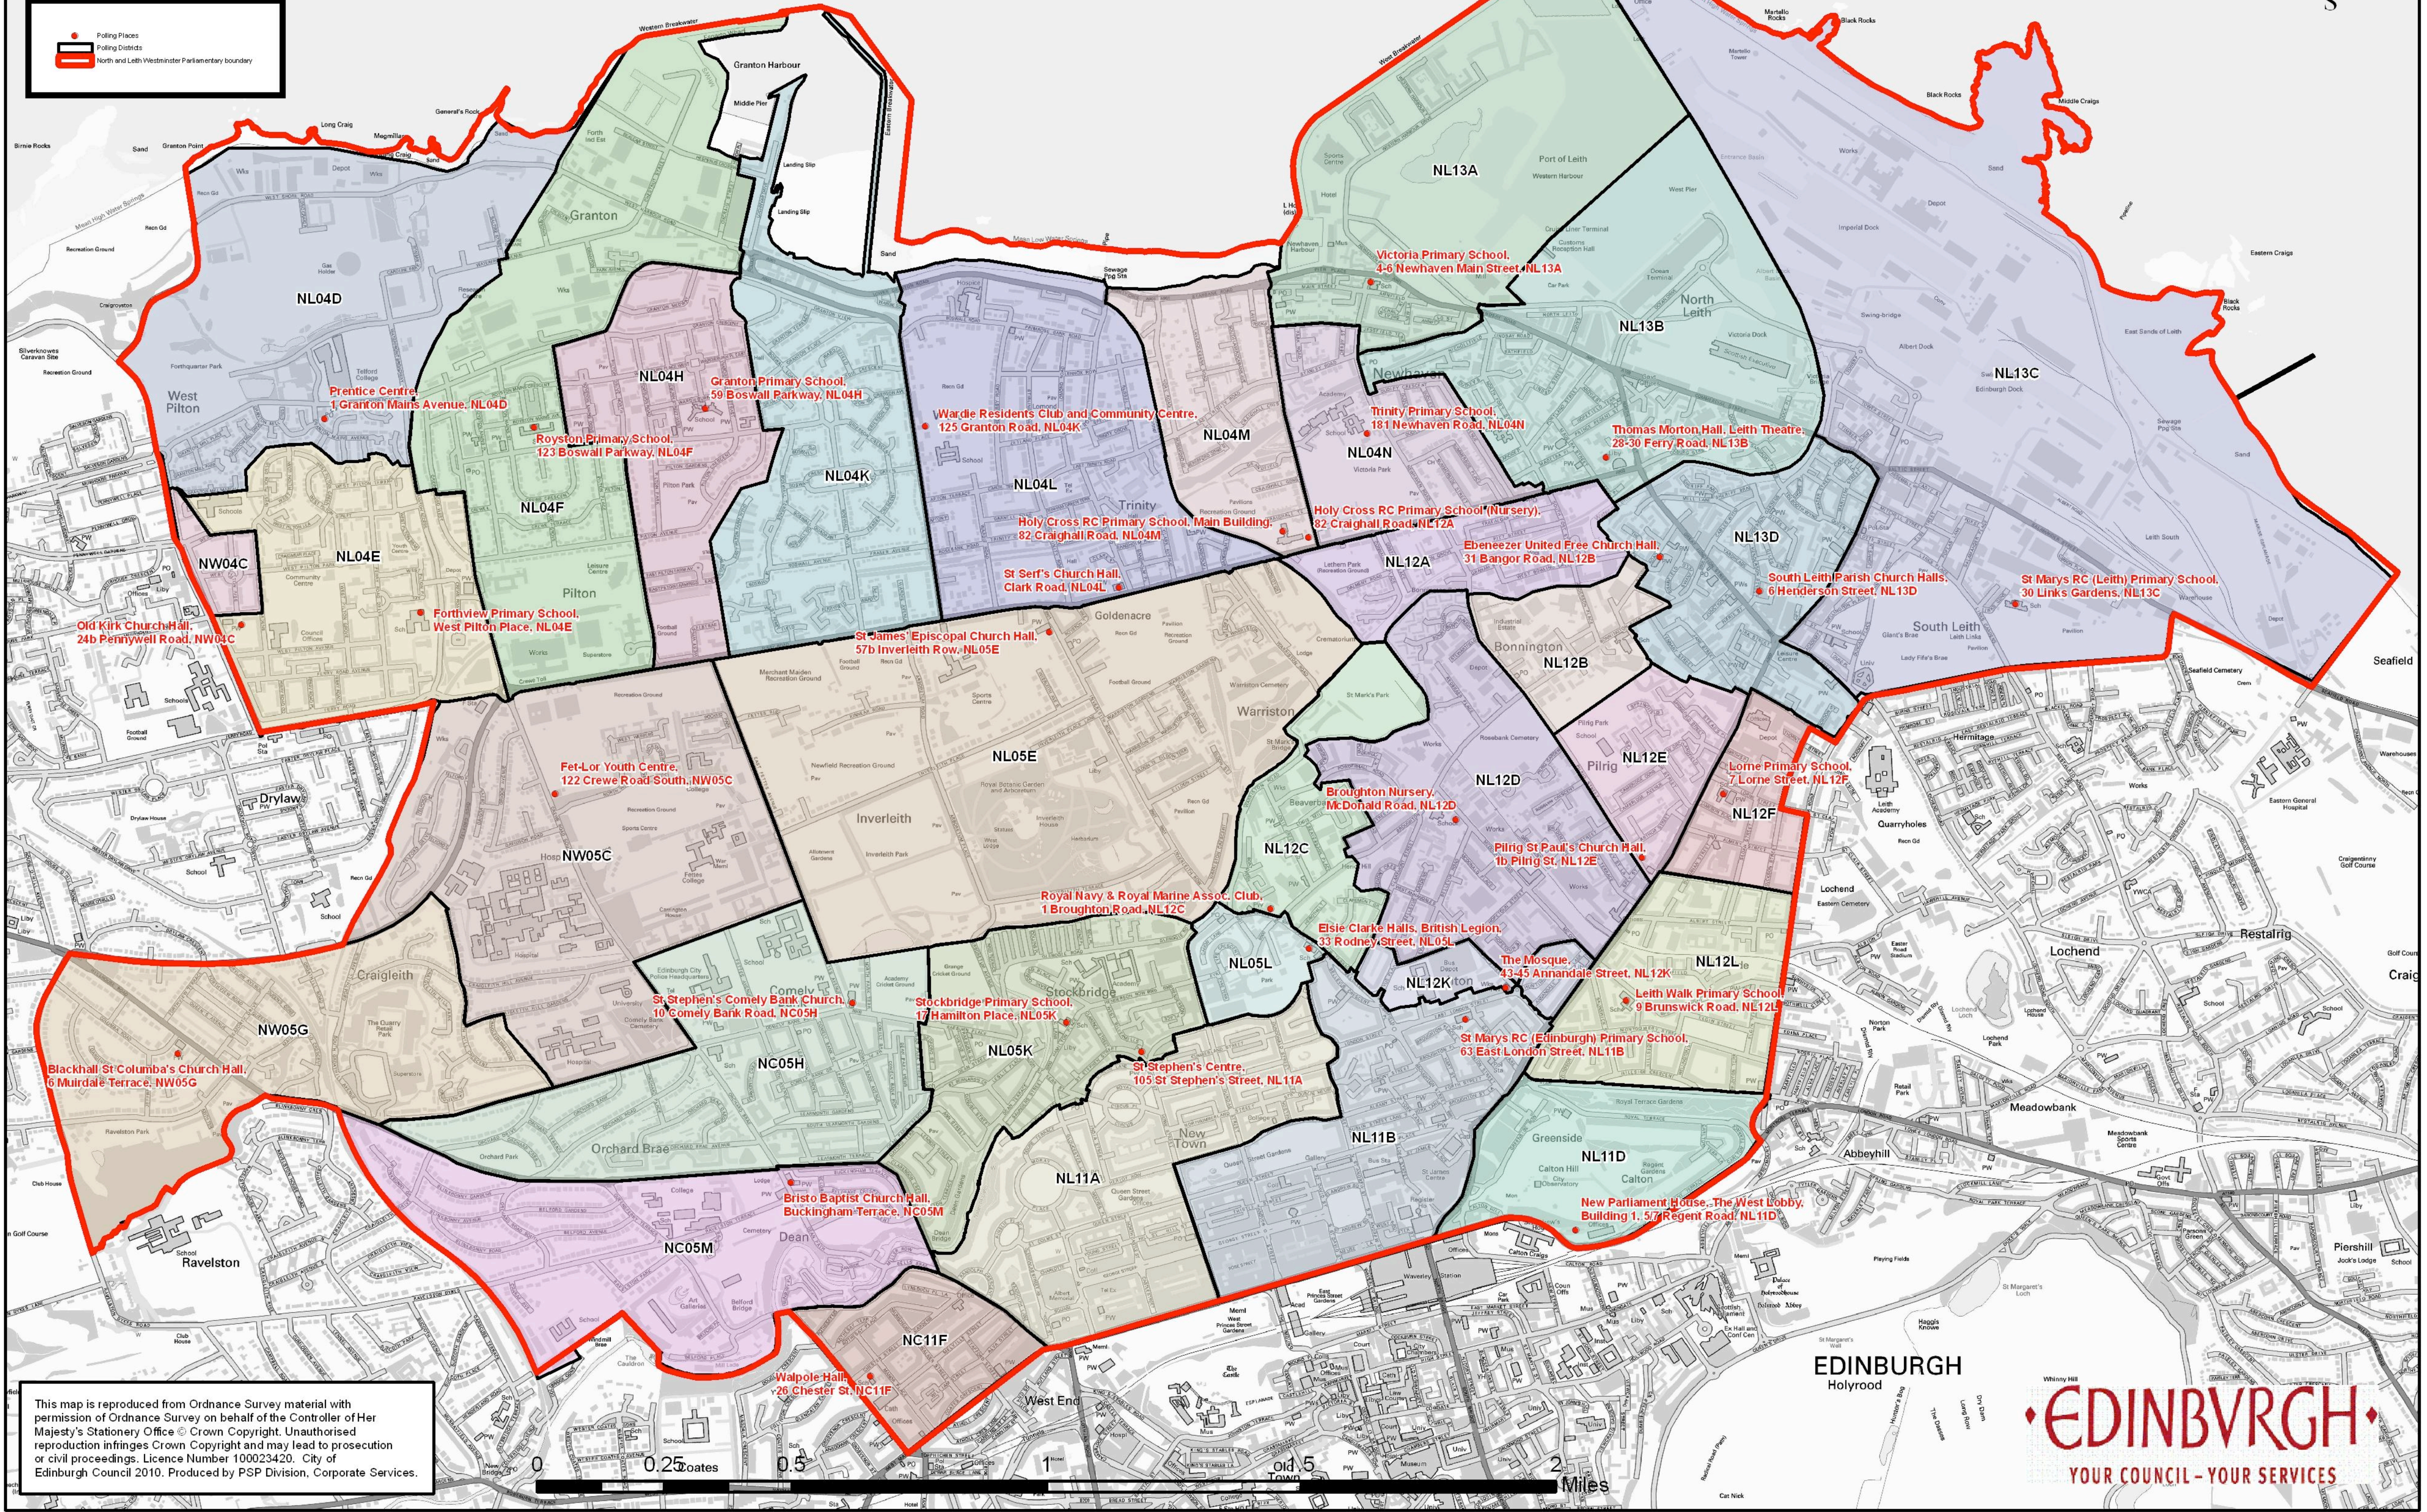

# Edinburgh North & Leith Westminster Parliamentary Constituency Boundary with Polling Places and Districts

Produced by City of Edinburgh Council, Corporate Services, Performance, Policy & Strategy, on 14th April 2010.  
NOT TO BE REPRODUCED

Legend:  
● Polling Places  
▭ Polling Districts  
▭ North and Leith Westminster Parliamentary boundary

This map is reproduced from Ordnance Survey material with permission of Ordnance Survey on behalf of the Controller of Her Majesty's Stationery Office © Crown Copyright. Unauthorised reproduction infringes Crown Copyright and may lead to prosecution or civil proceedings. Licence Number 100023420. City of Edinburgh Council 2010. Produced by PSP Division, Corporate Services.