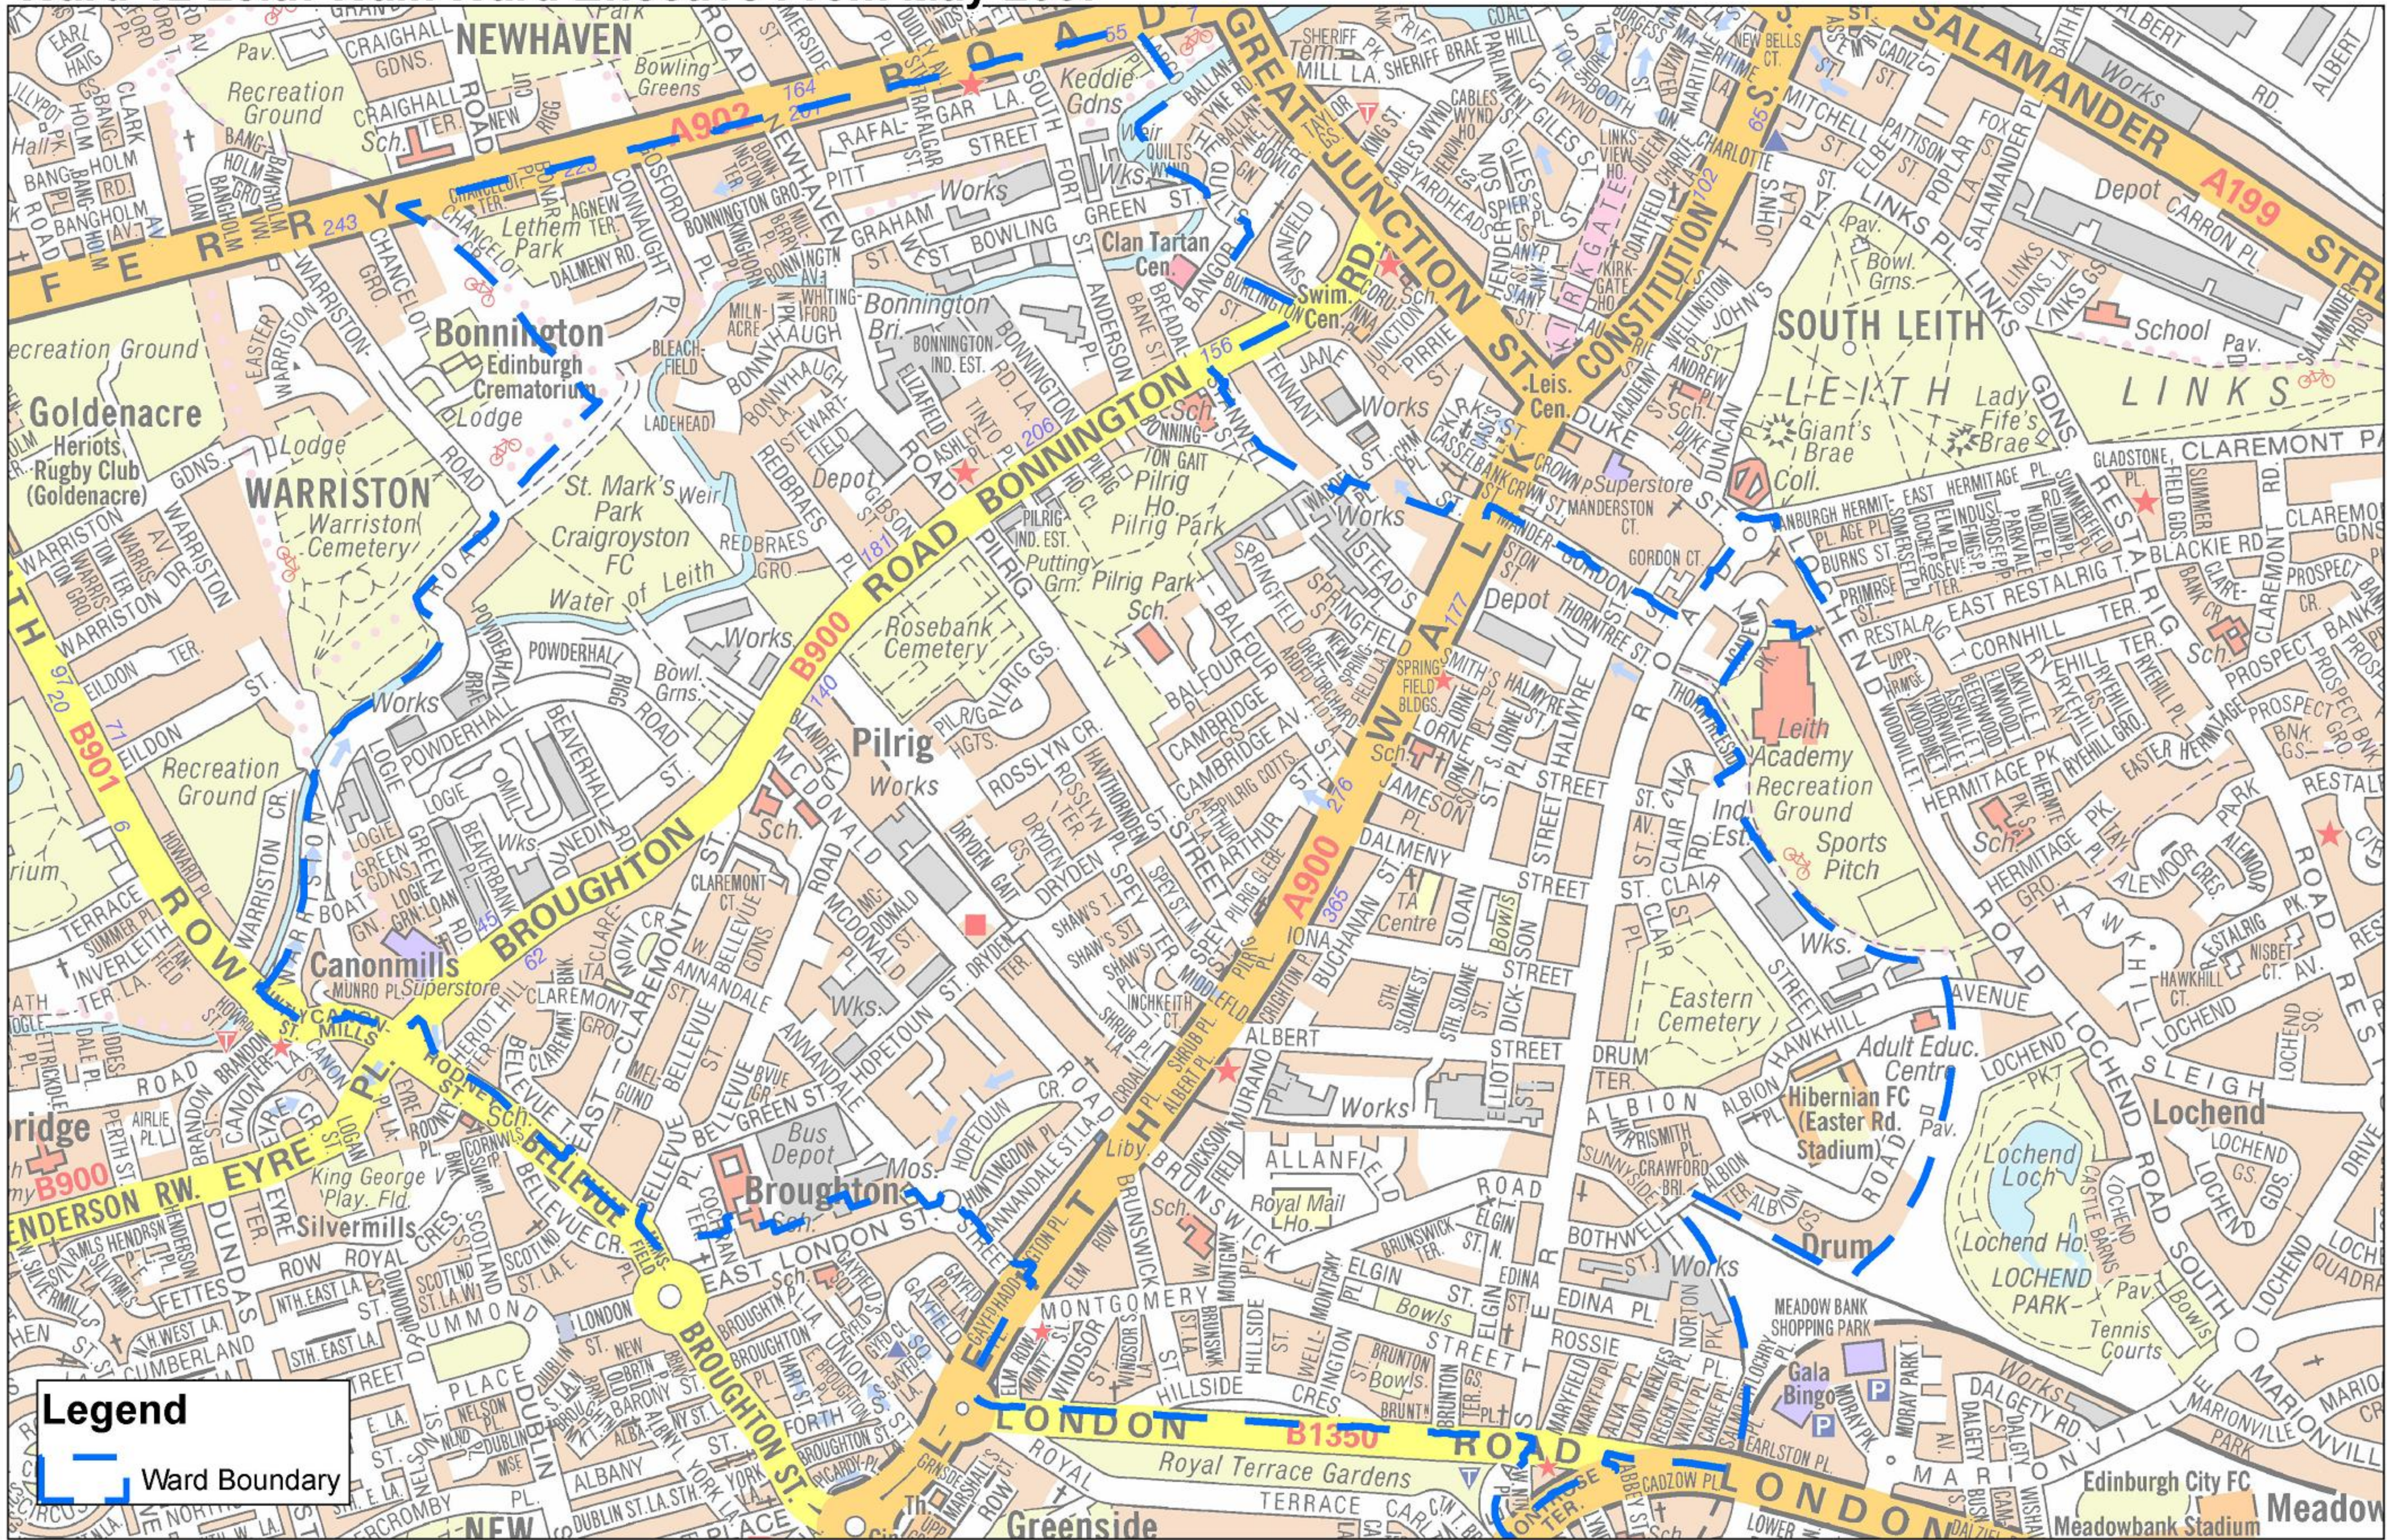

# Ward 12 Leith Walk Ward Effective From May 2007

**Legend**

— Ward Boundary

Reproduced by permission of Geographers' A-Z Map Co Ltd.  
 Licence No. B2637 Crown Copyright 2006. All rights reserved.  
 Licence number 100017302. Produced PSP, Corporate Services,  
 City of Edinburgh Council. ref adhoc 255.

**EDINBURGH**  
 THE CITY OF EDINBURGH COUNCIL

Mile